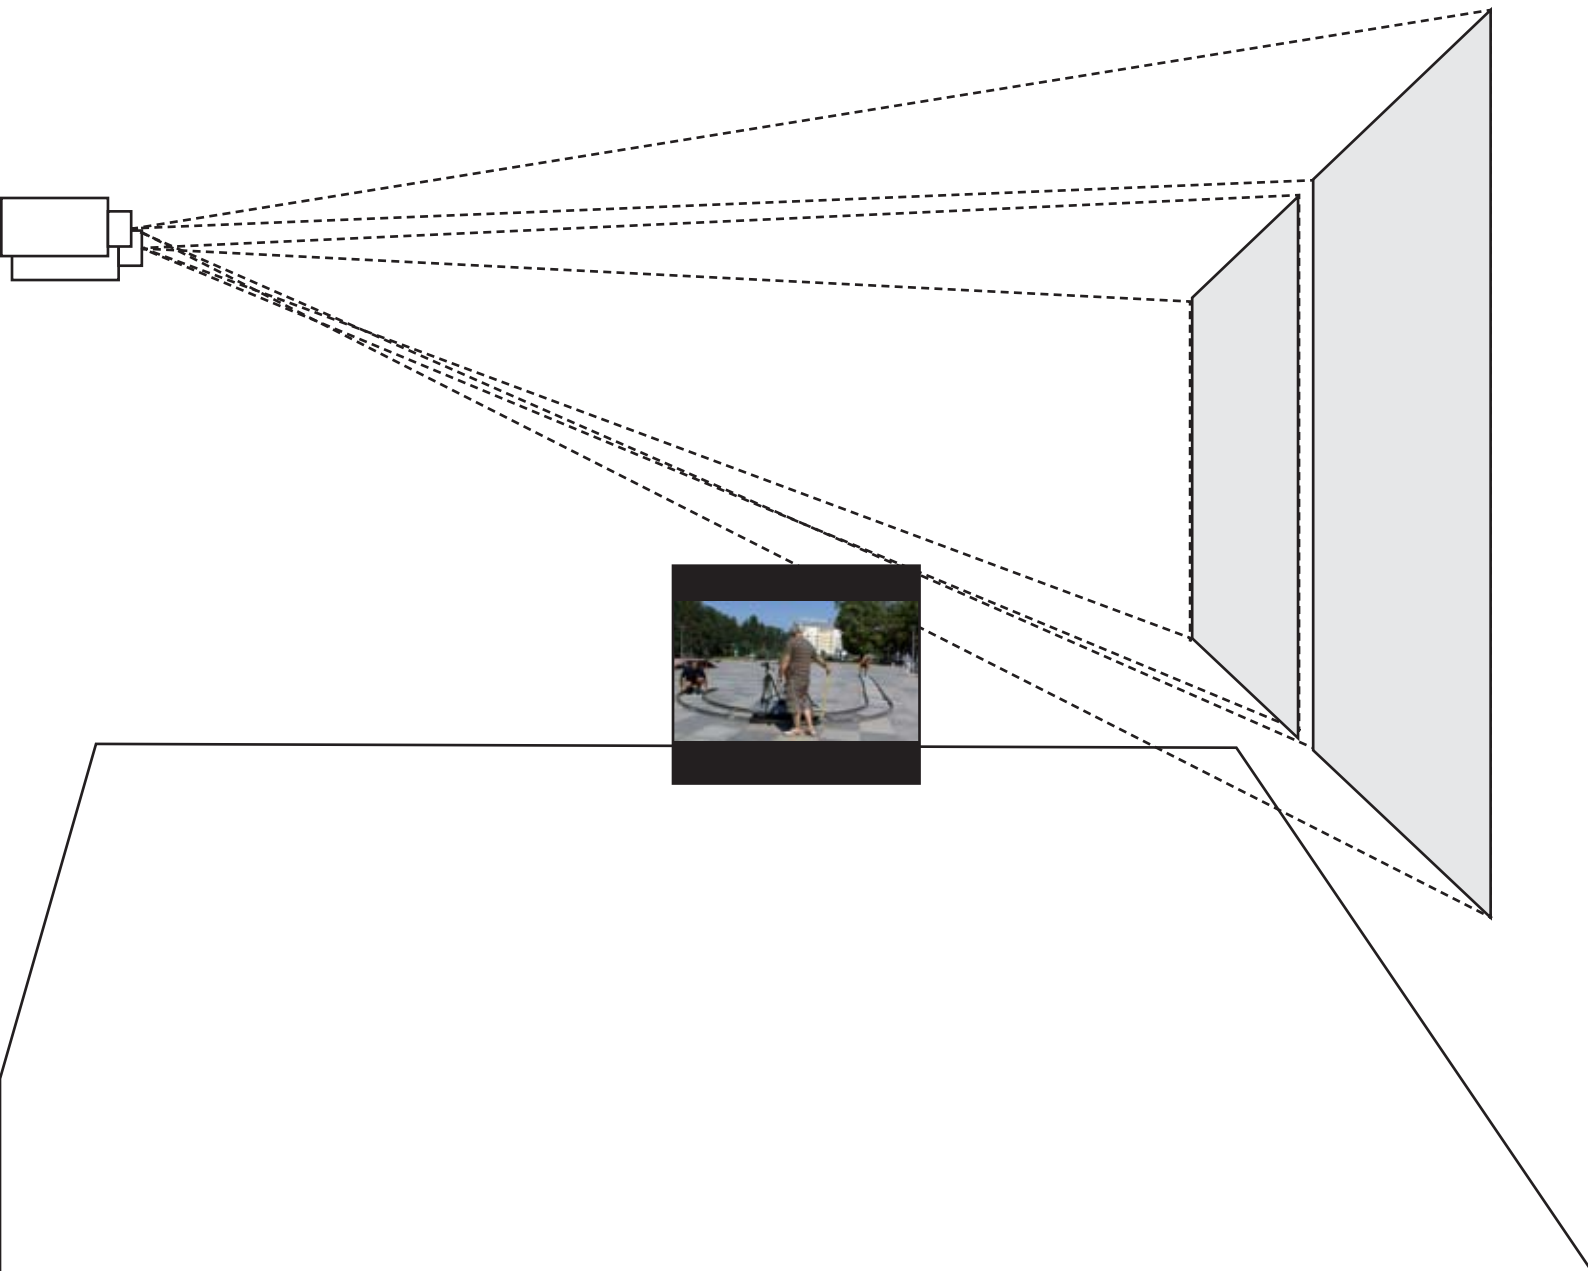

Krassimir Terziev

(Self)Tracking Shot

three channel video installation 2011

8'39" looped, Full HD, PAL, Color, Dolby Digital

Dimensions (not fixed): 11.60 m / 6.20 m / 2 m

Channel A + B:

2 horizontally aligned projections 168 x 300 cm. each, with 20 cm margin in between.

>> option 1: frontal projection, projectors mounted on the ceiling

>> option 2: backprojections, projectors laying on the floor

Channel C:

TV Monitor

Playback:

Synchronous playback of the 3 channels from 00:00:00 to 08:39:00

Channel C
TV Monitor

Option 1: frontal projections. Ceiling mounted projectors.

Option 2: back projections on back-projection screens. Projectors placed on the floor.

Frontal view

Profile View