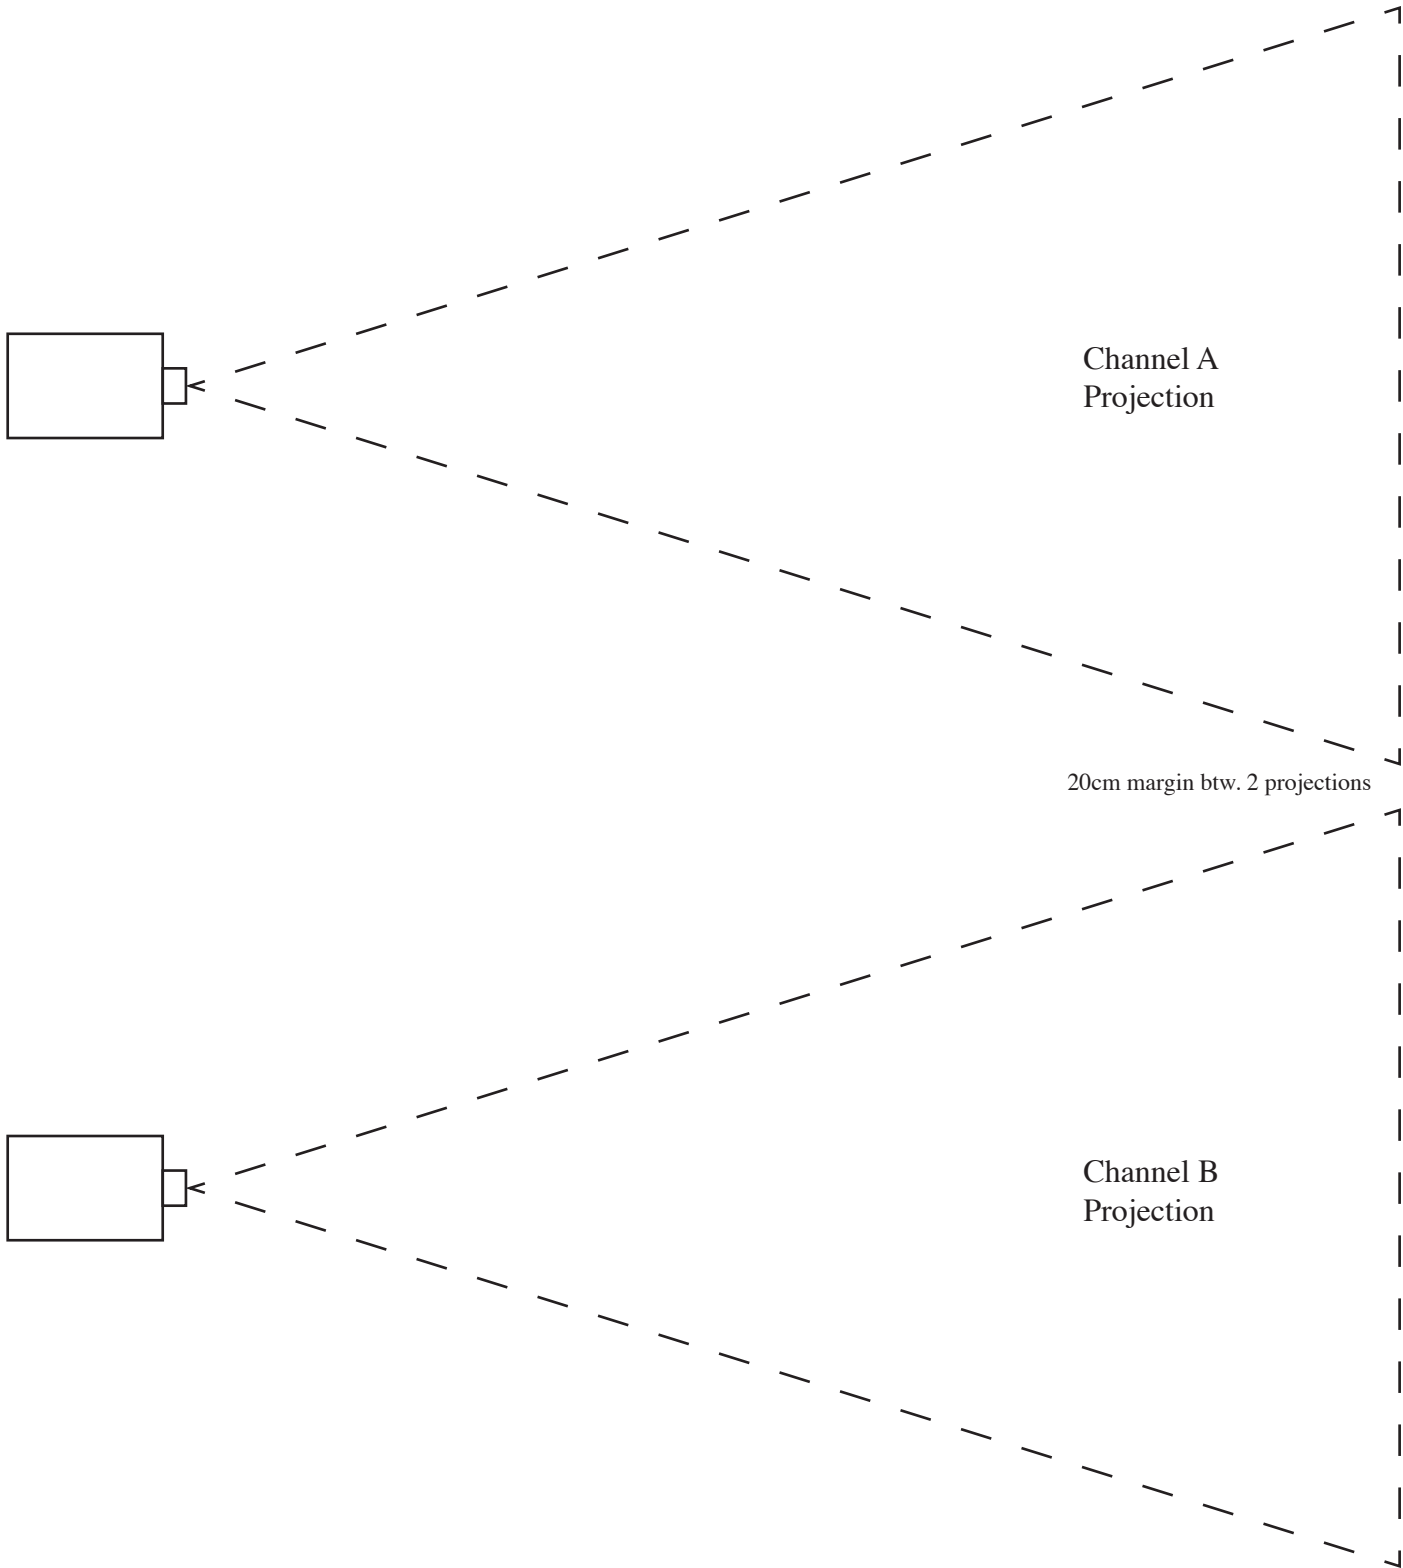

Krassimir Terziev

(Self)Tracking Shot

three channel video installation 2011

8'39" looped, Full HD, PAL, Color, Dolby Digital

Dimensions (not fixed): 11.60 m / 6.20 m / 2 m

Channel A + B:

2 horizontally aligned projections 168 x 300 cm. each, with 20 cm margin in between.

>> option 1: frontal projection, projectors mounted on the ceiling

>> option 2: backprojections, projectors laying on the floor

Channel C:

TV Monitor

Playback:

Synchronous playback of the 3 channels from 00:00:00 to 08:39:00

Channel C
TV Monitor

Option 1: frontal projections. Ceiling mounted projectors.

Option 2: back projections on back-projection screens. Projectors placed on the floor.

Frontal view

Profile View